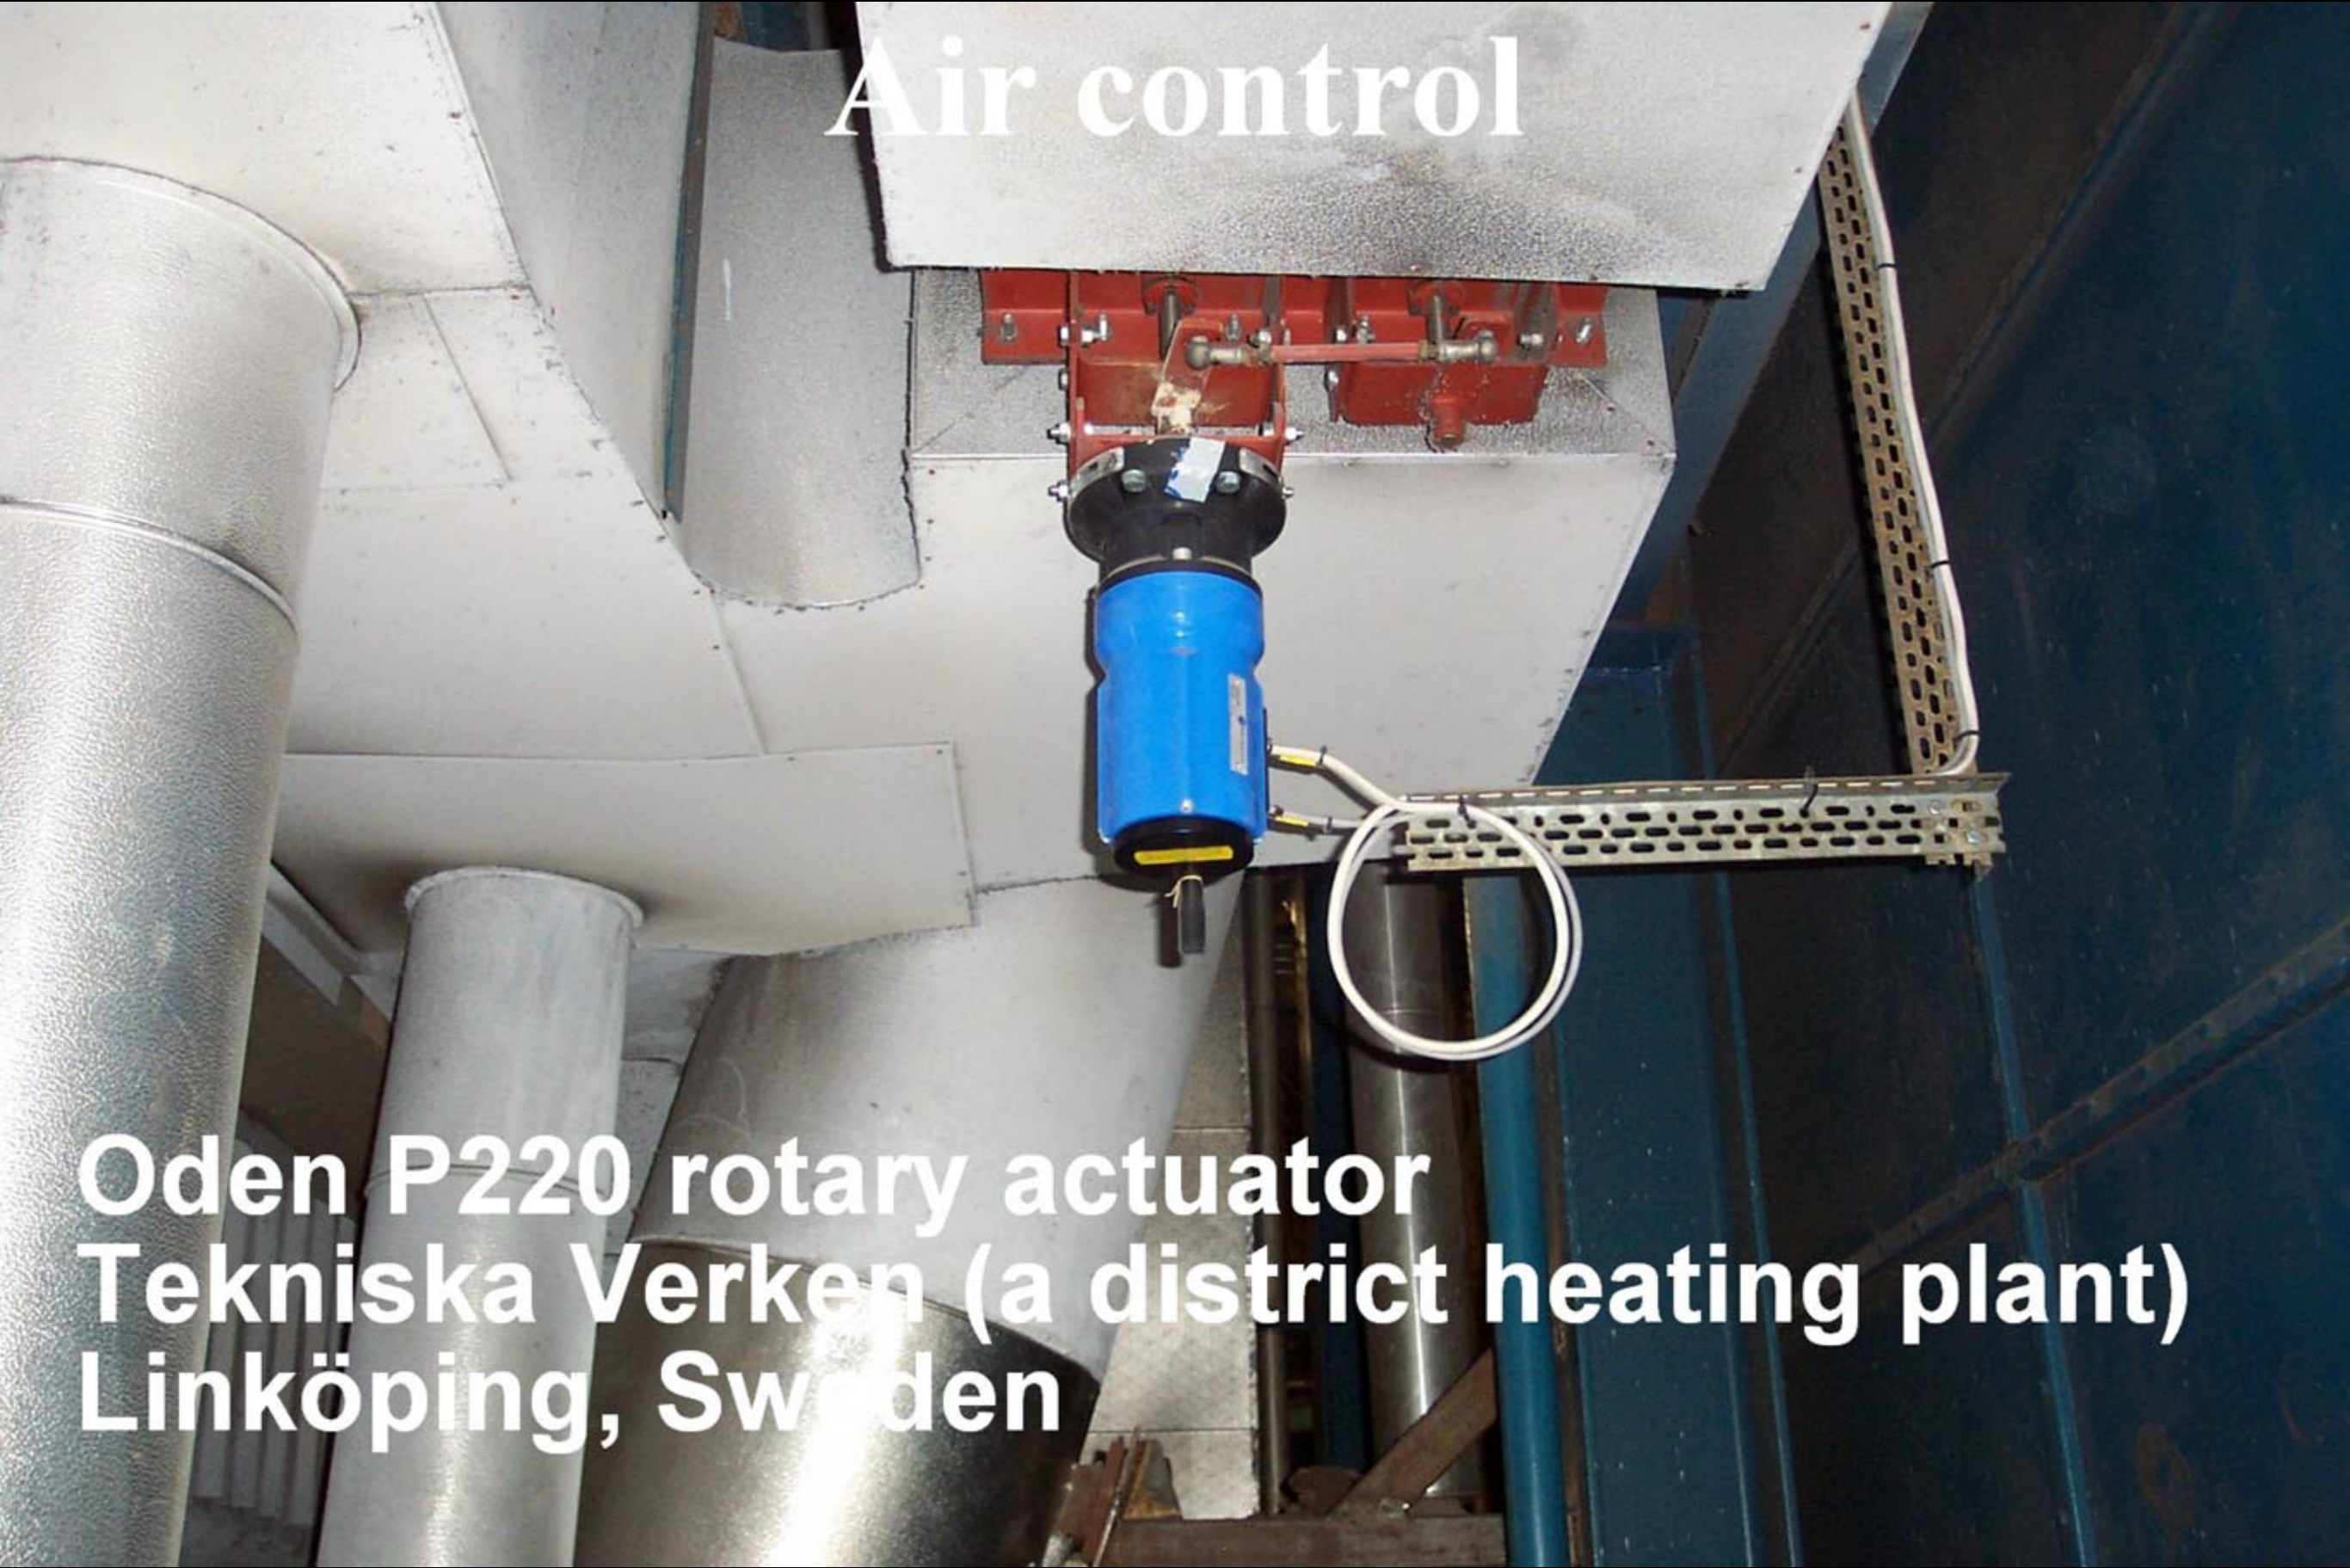

Air control

Oden P220 rotary actuator
Tekniska Verken (a district heating plant)
Linköping, Sweden